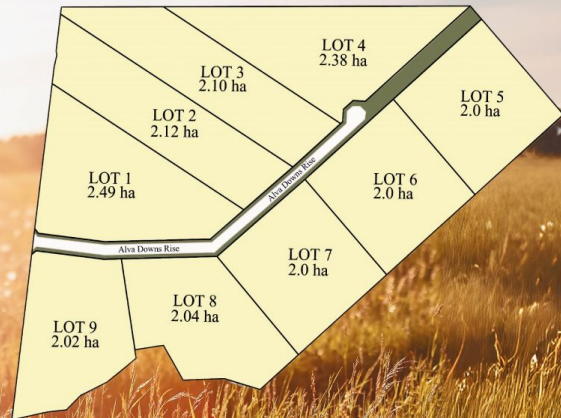

Alva Downs Rise

Unique Land For Sale

3 Minutes to the heart of Yea
Build your dream countryside home
Underground power for a seamless, modern lifestyle

Anthony Knight
0417 397 117

Melissa Bell
0498 811 788

Noble Knight
Real Estate
www.nobleknight.com.au