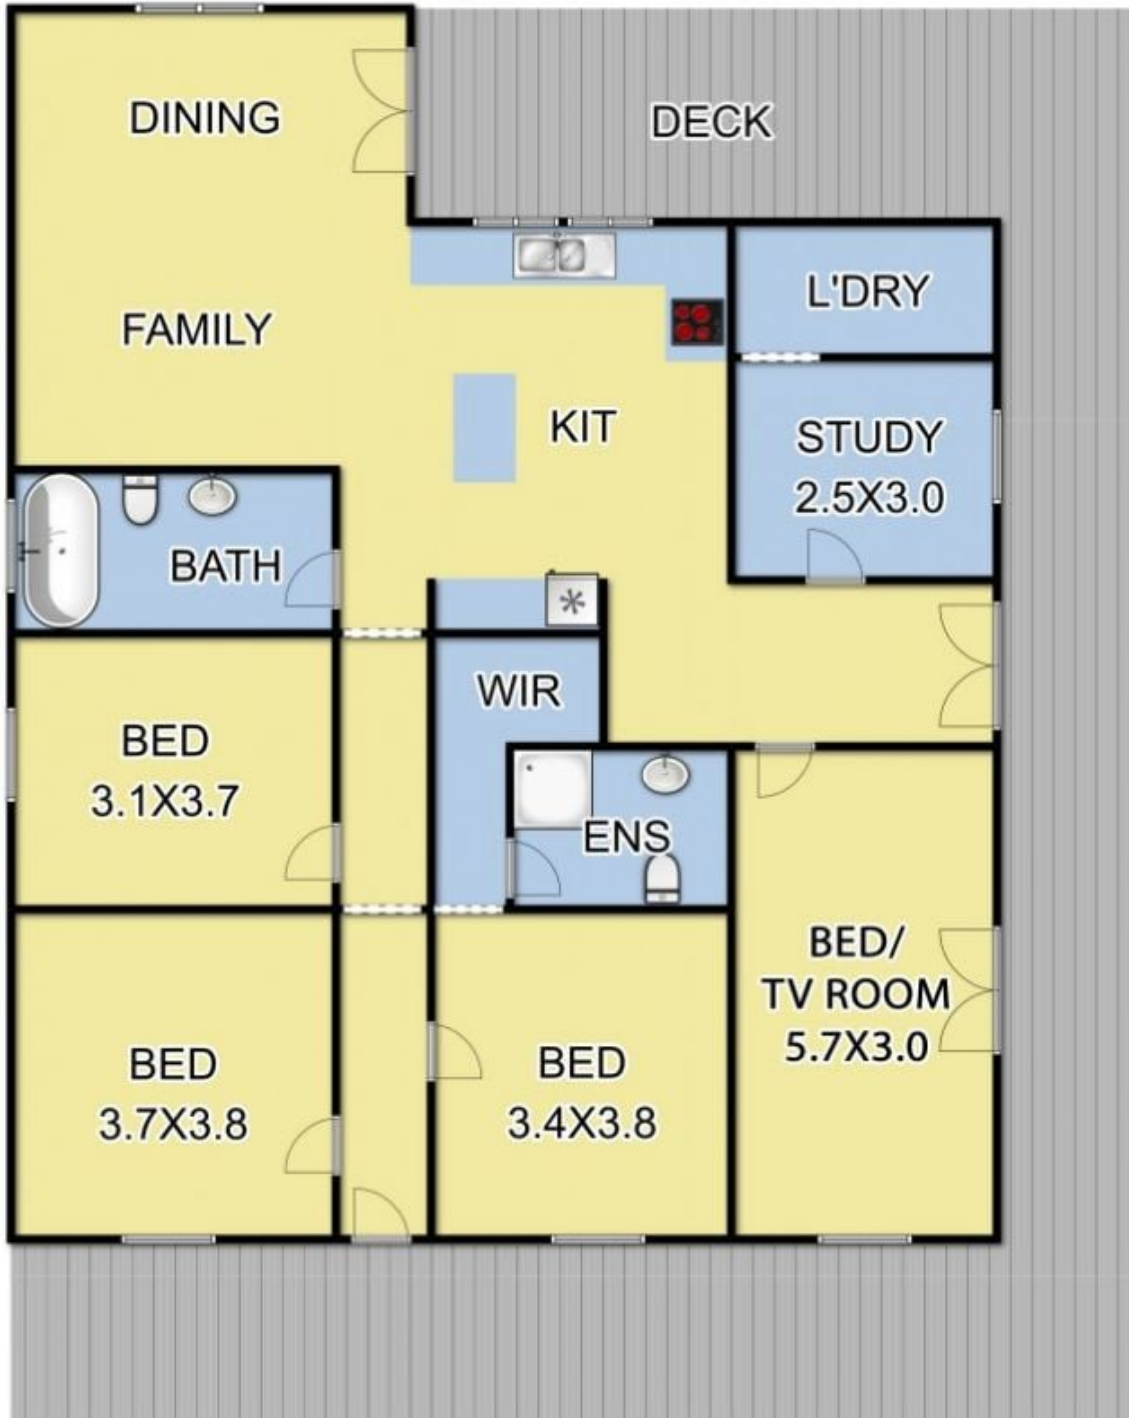

Fixtures & Fittings are for display purposes only. Measurements Approx. Not to Scale.
Produced by Open2view.com.au