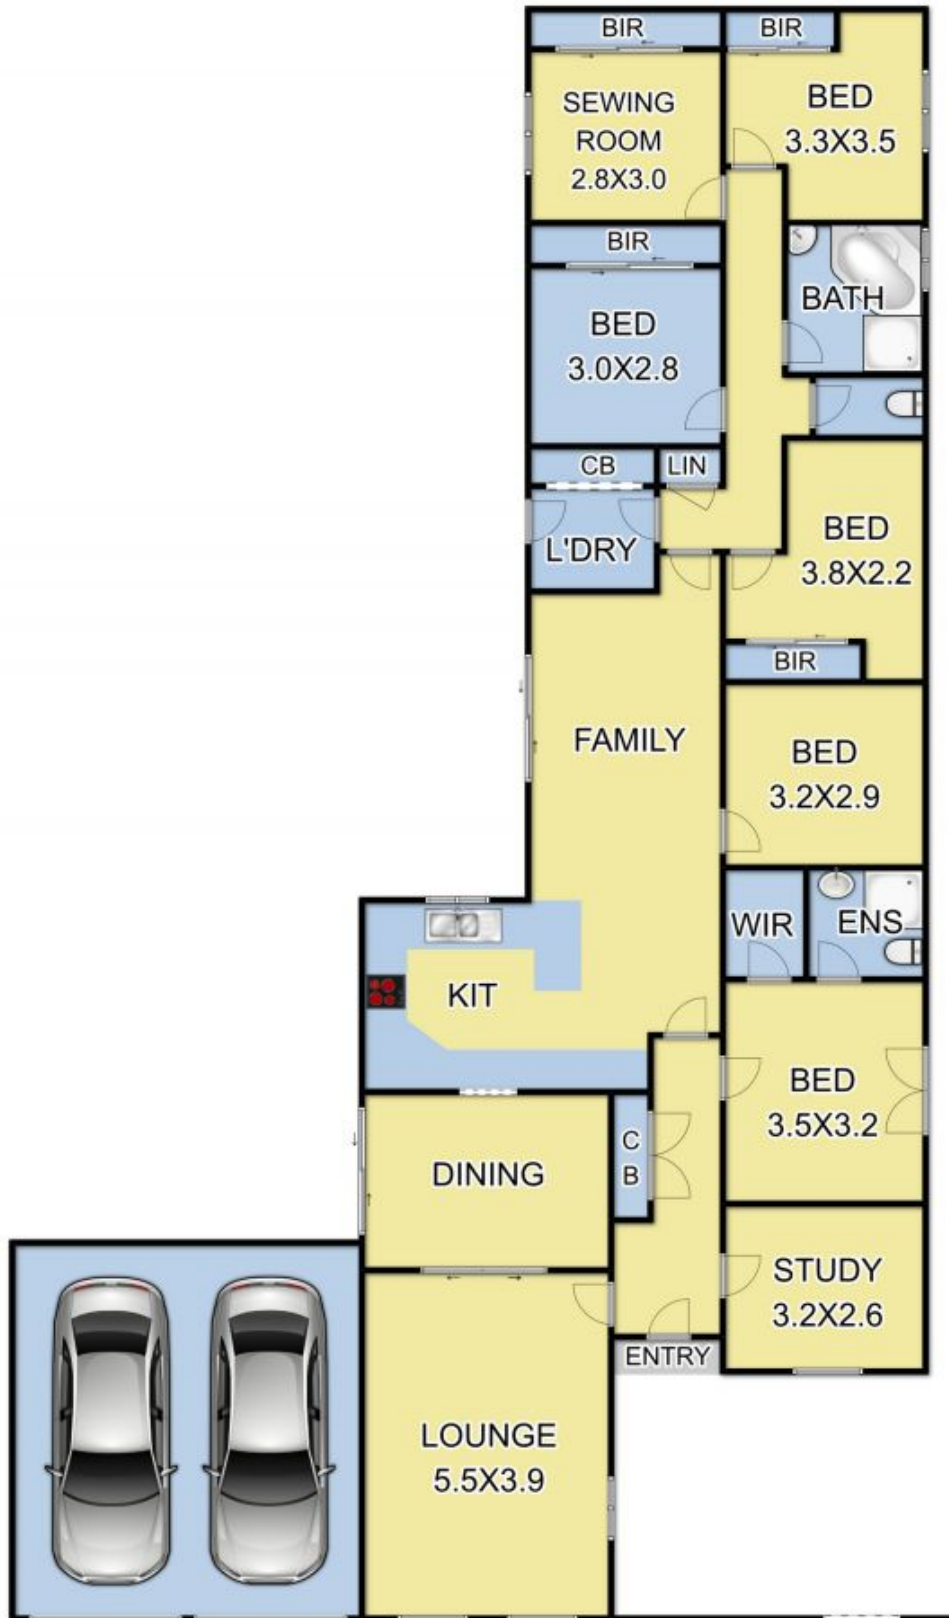

## 24 South Gateway COLDSTREAM VIC

6 2 2

Size does matter when it comes to family living. The home located in the heart of Coldstream overlooks Coldstream Reserve and new playground. The family home offer 6 bedrooms plus study. Main bedroom with ensuite and walk in robe. Front lounge/dining room, gas ducted heating and evaporative cooling throughout. Spacious kitchen with family room. Double garage leads to an enormous backyard to bring a family up in or have your own veggie garden. Don't miss out on a large family home on an enormous parcel of land, 1550 SQM? Wow!

**Type** : House  
**Building Size** : 24 Sqrs  
**Land Size** : 1550 sqm  
**View** : <https://www.nobleknight.com.au/sale/vic/yarradandenong-ranges/coldstream/residential/house/3682018>

**Anthony Knight**  
 03 5797 2500

Fixtures & Fittings are for display purposes only. Measurements Approx. Not to Scale.  
 Produced by Open2view.com.au