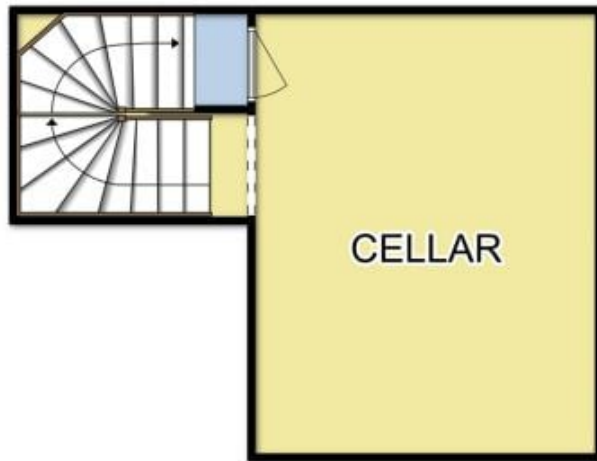

FIRST FLOOR

Fixtures & Fittings are for display purposes only. Measurements Approx. Not to Scale.
Produced by Open2view.com.au