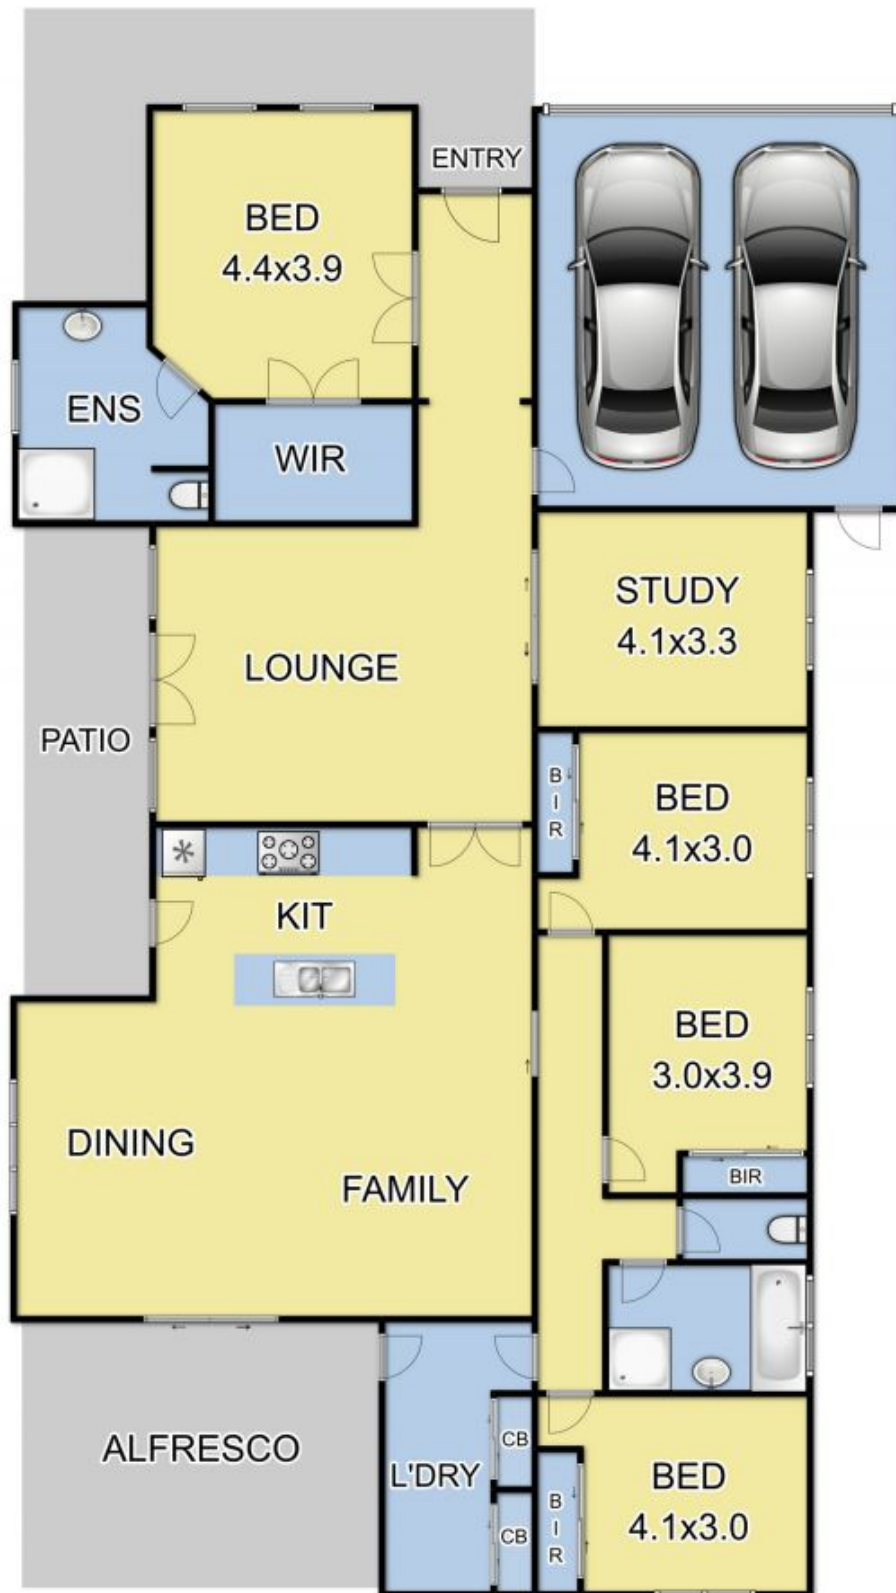

7 Hamilton Hume Terrace YEA VIC

4 2 2

Exceptional well appointed family home on 900sqm of land. The home sits on the high side of the road, featuring sandstone brick. Spacious 4 bedrooms plus study, main bedroom with full ensuite and walk in robe. Formal lounge room and open plan kitchen, family and meals room. Electric floor heating, reverse cycle air conditioning along with 9ft ceilings. Double garage, side gates lead to established gardens and garden shed. Did I mention the outdoor alfresco! Come along as this home will be most satisfying. Walking distance to local high school.

Type : House
Building Size : 23 Sqrs
Land Size : 900 sqm
View : <https://www.nobleknight.com.au/sale/vic/shepparton-central-north/yea/residential/house/3530012>

Anthony Knight
 03 5797 2500

Fixtures & Fittings are for display purposes only. Measurements Approx. Not to Scale.
Produced by Open2view.com.au