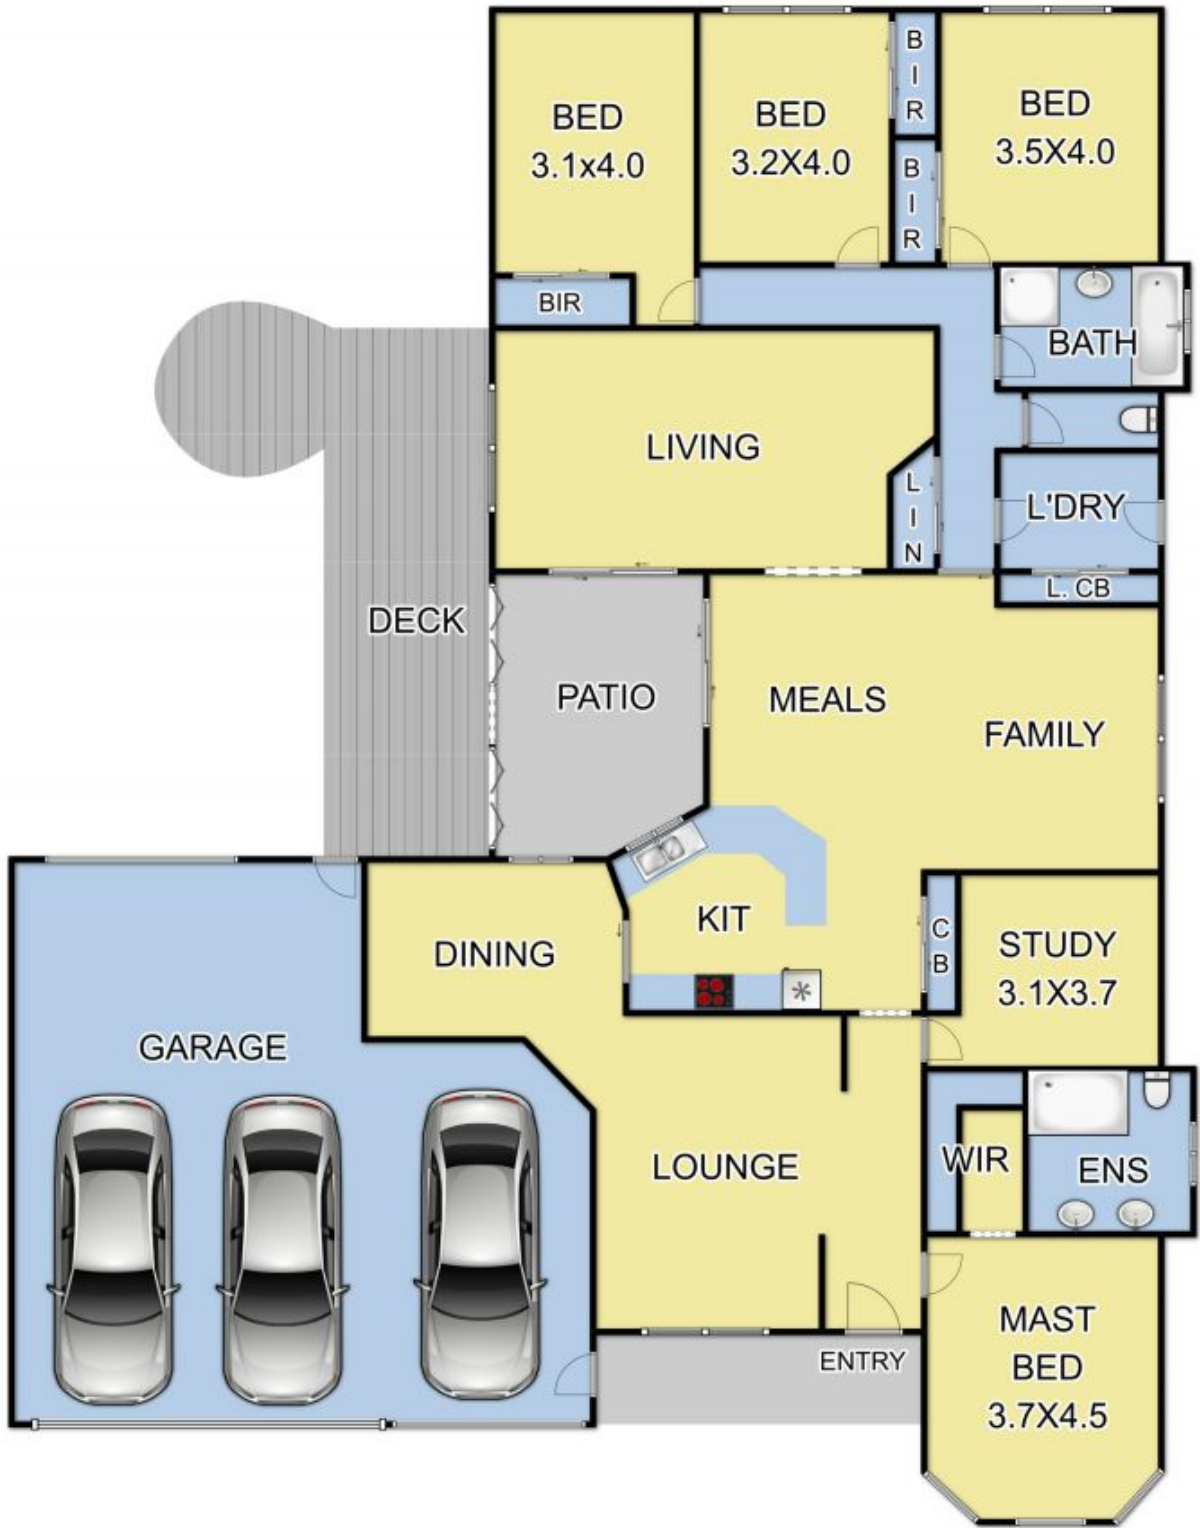

4 Pinot Place YARRA GLEN VIC

4  2  3 

Exceptional find in court location, ideal family home consisting of 4 bedrooms plus study. Main bedroom with full ensuite and walk in robe. 3 living zones, formal lounge and dining room. Kitchen with modern appliances with family room leading to extensive rumpus room and outdoor alfresco. Gas ducted heating and evaporative cooling throughout, along with a ducted vacuuming system. Fantastic 1000 sqm block of land with all services. Triple garage with through access to backyard. Bring the family as this home has it all.

Type : House
Building Size : 38 Sqrs
Land Size : 1000 sqm
View : <https://www.nobleknight.com.au/sale/vic/yarradandenong-ranges/yarra-glen/residential/house/3519347>

Anthony Knight
03 5797 2500

Fixtures & Fittings are for display purposes only. Measurements Approx. Not to Scale.
 Produced by Open2view.com.au